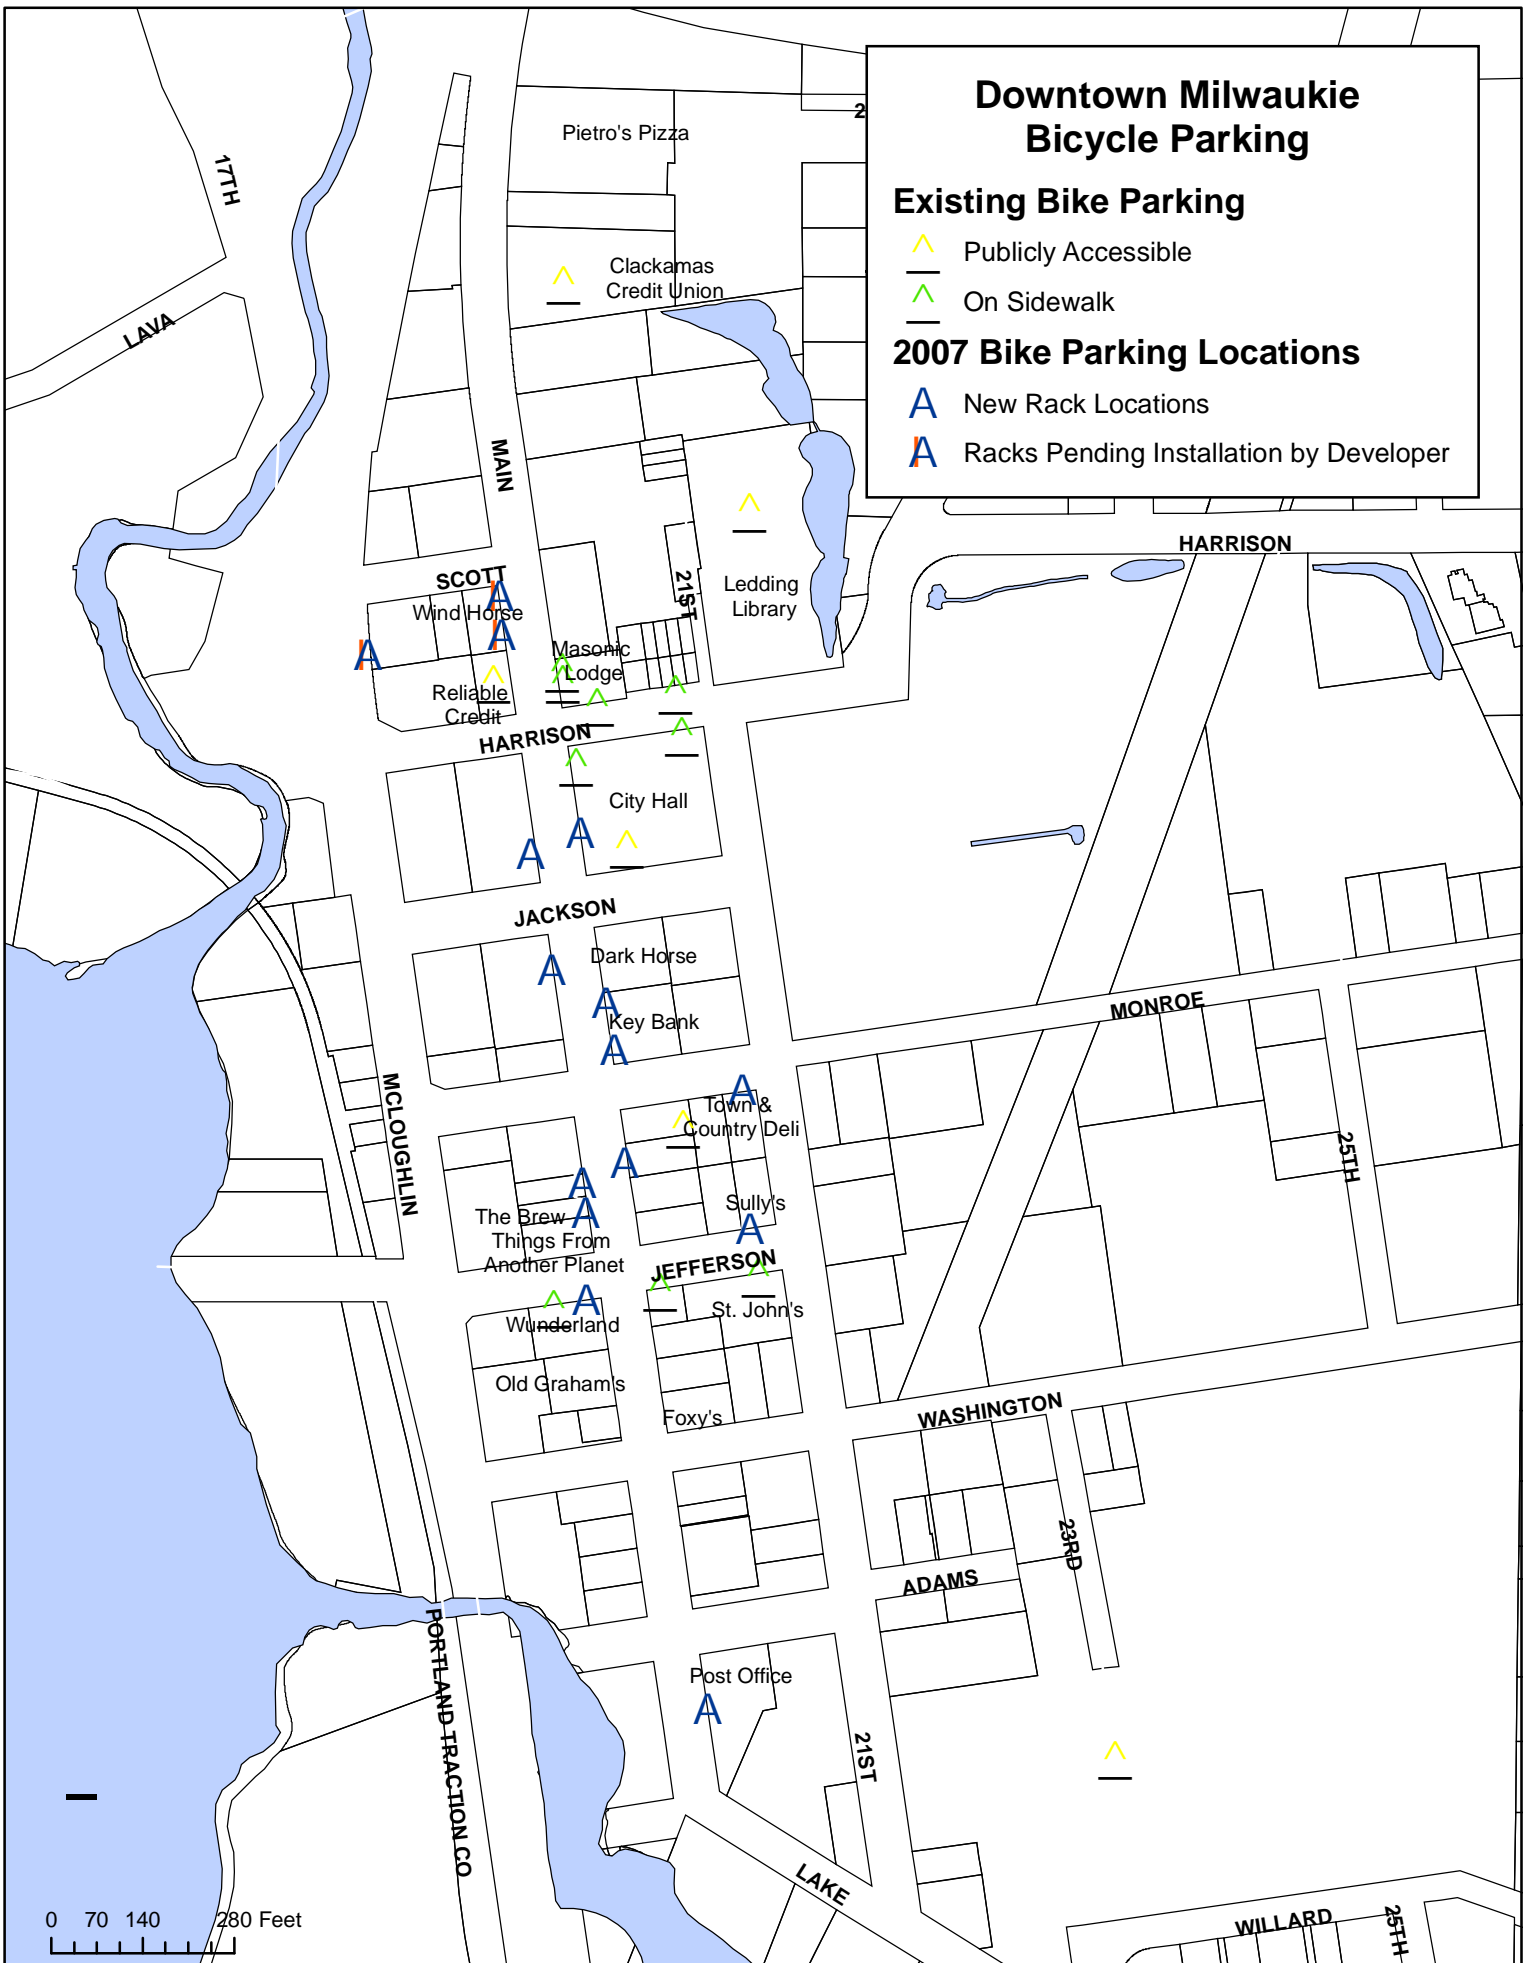

Downtown Milwaukie Bicycle Parking

Existing Bike Parking

-  Publicly Accessible
-  On Sidewalk

2007 Bike Parking Locations

-  New Rack Locations
-  Racks Pending Installation by Developer

0 70 140 280 Feet