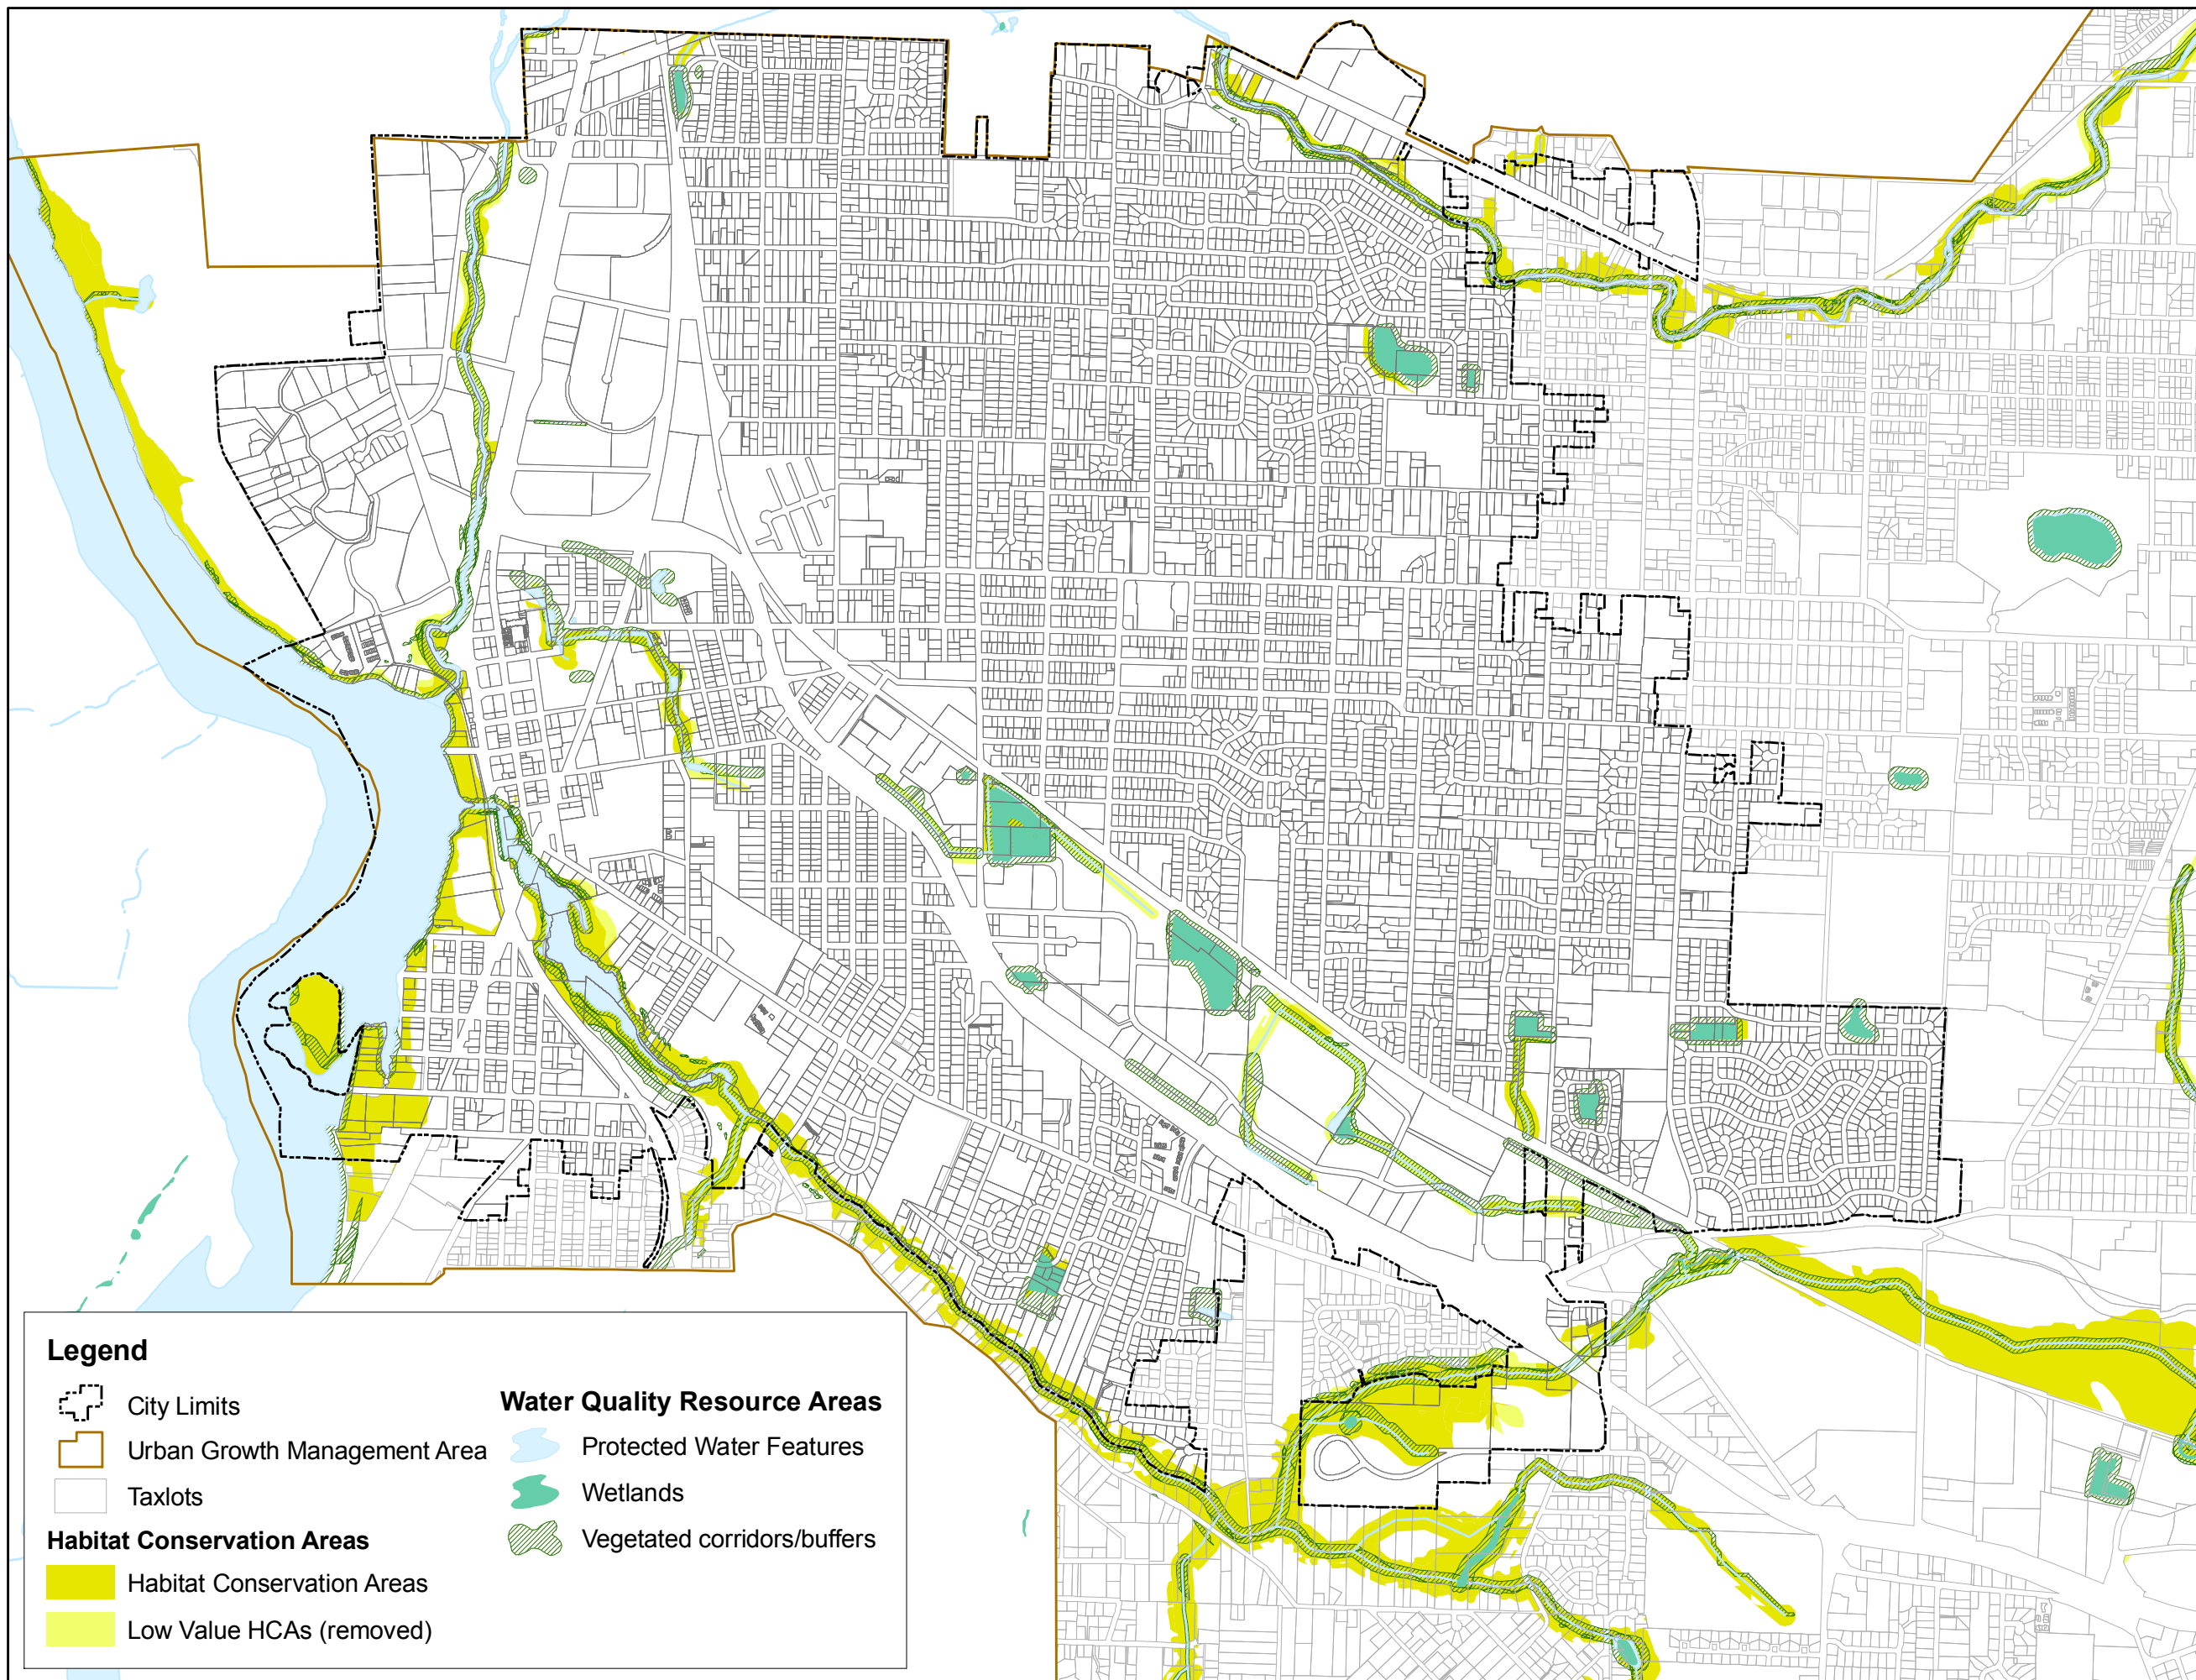

## Water Quality and Natural Resource Area Map

### Map 2-b

(showing Low Value  
HCAs to be removed  
from new map)

Notes:  
Data source: Metro's RLIS Lite CD  
(November 2009) and Metro's Title  
13 GIS data  
  
Habitat Conservation Areas include  
High and Moderate Value HCAs  
from Metro's Title 13 data (Low  
Value HCAs have been removed)

#### Legend

City Limits

Urban Growth Management Area

Taxlots

#### Water Quality Resource Areas

Protected Water Features

Wetlands

Vegetated corridors/buffers